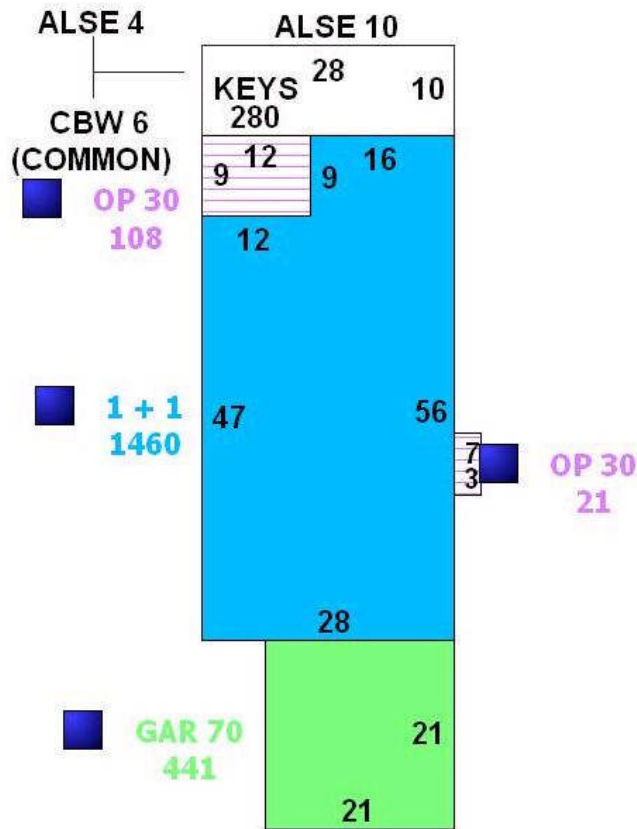

New Search

Property Record

Aerial

Sketches

Trim Notices

1 Pages

Zoom In

Zoom Out

Fit to Height

Fit to Width

Print

EasySketch II

Details:

File: 78532902006.xml

Area Summary:

Code	Description	Area	Adj. Area
1 + 1	Base Living Area	1460	1460
GAR 70	Garage Attached 70*	441	309
OP 30	Open Porch 30*	21	6
OP 30	Open Porch 30*	108	32
		-----	-----
		2030	1807